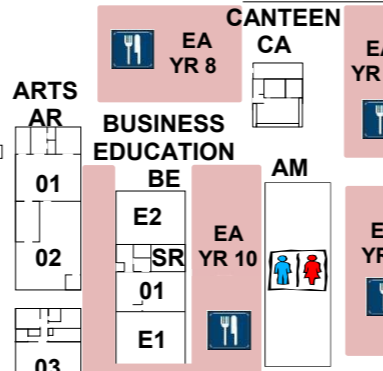

SCHOOL OVAL

JUNIOR SECONDARY PLAYGROUND

THURINGOWA DRIVE

HUDSON STREET

ENGLISH/HUMANITIES EH