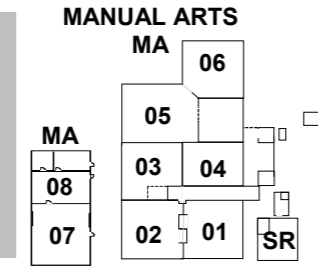

SCHOOL OVAL

JUNIOR SECONDARY PLAYGROUND

THURINGOWA DRIVE

HUDSON STREET

ENGLISH/HUMANITIES EH