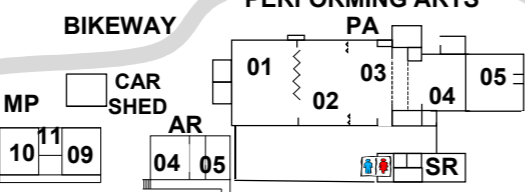

SCHOOL OVAL

JUNIOR SECONDARY PLAYGROUND

THURINGOWA DRIVE

HUDSON STREET

ENGLISH/HUMANITIES EH